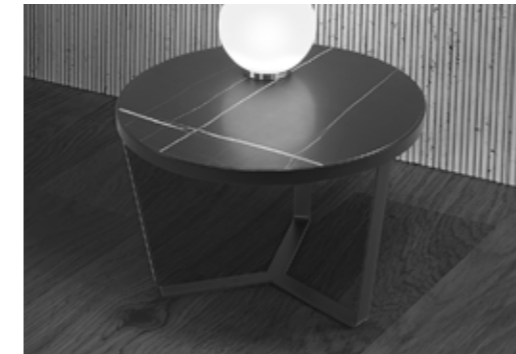

BERGÈRE

design Enrico Cesana

Tavolino / Side Table

Struttura
In legno massello laccato opaco in diverse colorazioni
Piano
In marmo o vetro in diverse finiture

Structure
In matt lacquered solid wood in different colours
Top
In marble or glass with different finishes

CHARLIE

design Joe Garzone

Tavolino / Side Table

Struttura
In metallo verniciato in diverse finiture
Piano
In marmo o vetro in diverse finiture

Structure
In painted metal in different finishes
Top
In marble or glass with different finishes

VERSAILLES

design Joe Garzone

Tavolino / Side Table

Struttura
In metallo verniciato in diverse finiture
Piano
In marmo o vetro in diverse finiture

Structure
In painted metal in different finishes
Top
In marble or glass with different finishes

IRON ALTO

design Kiril Stanev

Tavolino / Side Table

Struttura
In metallo verniciato in diverse finiture
Piano
In marmo in diverse finiture

Structure
In painted metal in different finishes
Top
In marble with different finishes