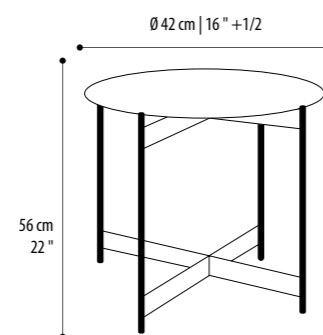

Struttura
In metallo verniciato in diverse finiture
Piano
In marmo in diverse finiture

Structure
In painted metal in different finishes
Top
In marble with different finishes