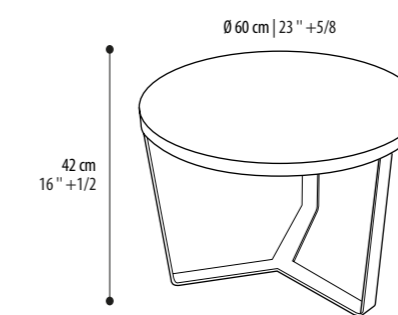

Struttura
In metallo verniciato in diverse finiture
Piano
In marmo o vetro in diverse finiture

Structure
In painted metal in different finishes
Top
In marble or glass with different finishes