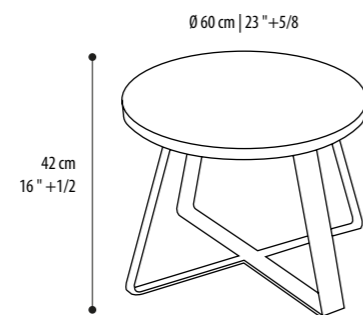

BERGÈRE

design Enrico Cesana

Tavolino / Side Table

Struttura
In legno massello laccato opaco in diverse colorazioni
Piano
In marmo o vetro in diverse finiture

Structure
In matt lacquered solid wood in different colours
Top
In marble or glass with different finishes

CHARLIE

design Joe Garzone

Tavolino / Side Table

Struttura
In metallo verniciato in diverse finiture
Piano
In marmo o vetro in diverse finiture

Structure
In painted metal in different finishes
Top
In marble or glass with different finishes