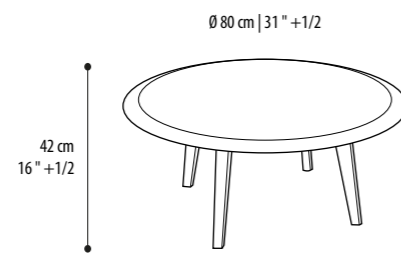

LOUIS

design Joe Garzone

Tavolino / Side Table

Struttura
In legno massello lucido o opaco
Piedi
In frassino verniciato in diverse colorazioni

Structure
In glossy or matt solid wood
Feet
In painted ash in different colours

BERGÈRE

design Enrico Cesana

Tavolino / Side Table

Struttura
In legno massello laccato opaco in diverse colorazioni
Piano
In marmo o vetro in diverse finiture

Structure
In matt lacquered solid wood in different colours
Top
In marble or glass with different finishes