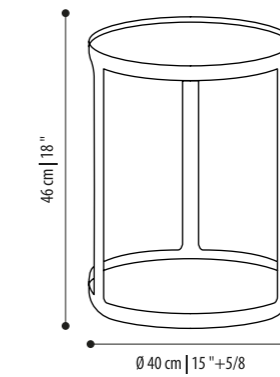

LOUIS

design Joe Garzone

Tavolino / Side Table

Struttura
In legno massello lucido o opaco
Piedi
In frassino verniciato in diverse colorazioni

Structure
In glossy or matt solid wood
Feet
In painted ash in different colours

BERGÈRE

design Enrico Cesana

Tavolino / Side Table

Struttura
In legno massello laccato opaco in diverse colorazioni
Piano
In marmo o vetro in diverse finiture

Structure
In matt lacquered solid wood in different colours
Top
In marble or glass with different finishes