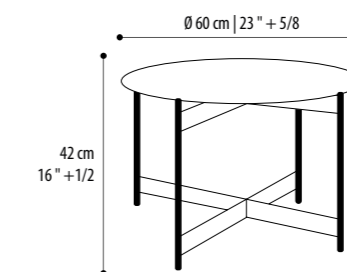

Struttura
In metallo verniciato in diverse finiture
Piano
In marmo in diverse finiture

Structure
In painted metal in different finishes
Top
In marble with different finishes