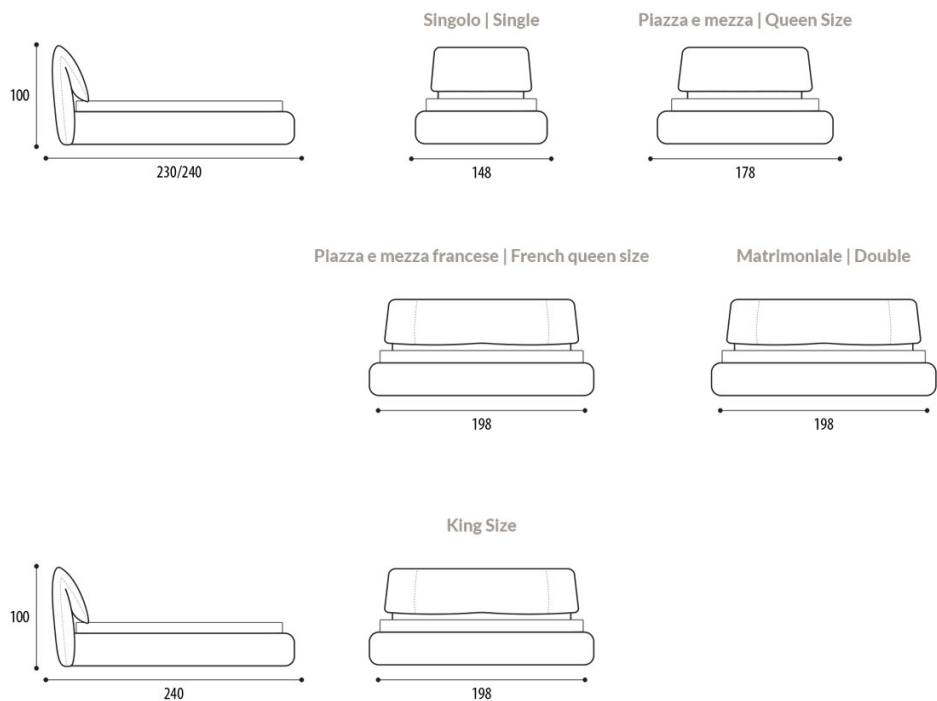

Soft

Struttura: In legno multistrato
Imbottitura: In poliuretano e piuma d'oca
Rivestimento: Tessuto o pelle, sfoderabile

Structure: Plywood
Padding: polyurethane foam and goose down
Covering: in fabric or leather, removable

Misure Europee/European Sizes

Misure Americane/American Sizes