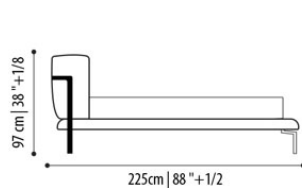

**Structure:** in solid wood, Canaletto walnut or Brown, Black or Grey painted ash  
**Padding:** polyurethane foam  
**Covering:** in fabric or leather, partially removable

Misure Europee/European Sizes

Misure Americane/American Sizes