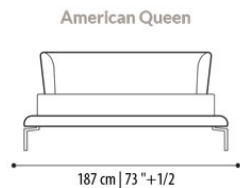

**Structure:** in solid wood, Canaletto walnut or Brown, Black or Grey painted ash  
**Padding:** polyurethane foam  
**Covering:** in fabric or leather, partially removable

Misure Europee/European Sizes

Misure Americane/American Sizes