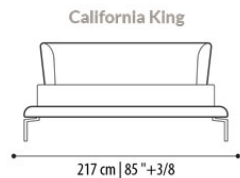

**Structure:** in solid wood, Canaletto walnut or Brown, Black or Grey painted ash  
**Padding:** polyurethane foam  
**Covering:** in fabric or leather, partially removable

Misure Europee/European Sizes

Misure Americane/American Sizes